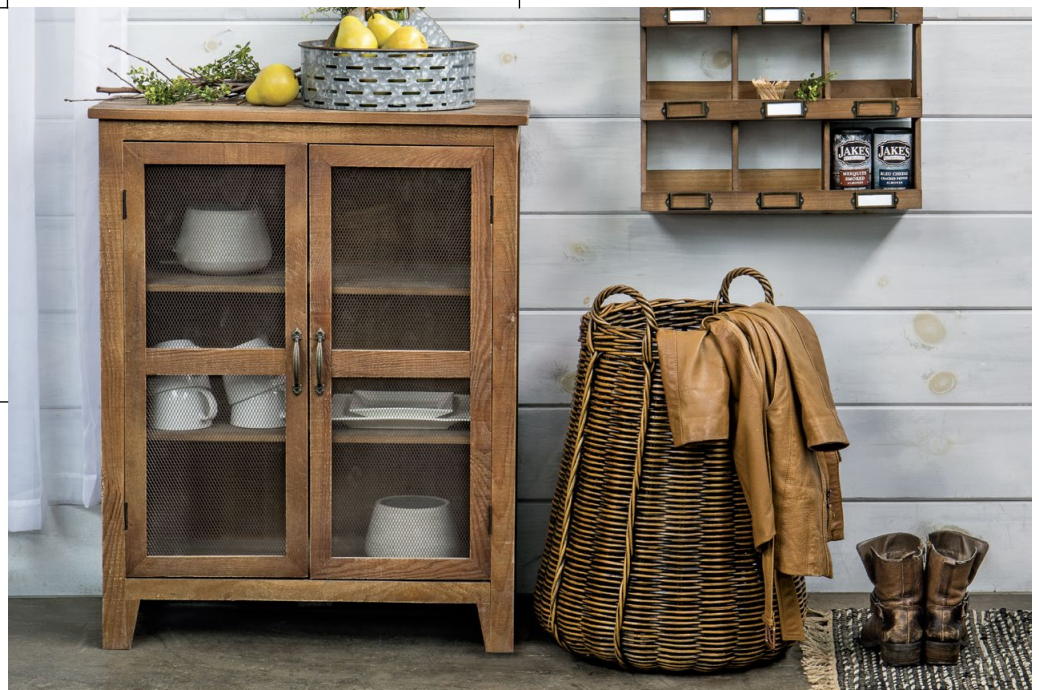

Left to right: 85022, 85096, 9072 and 85021 pictured above