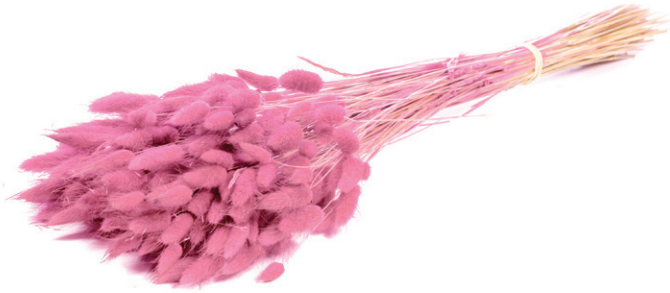

00330.092.0

Lagurus Ovatus Bleached White
19.75-27.75 L
Case Pack: 40

00330.003.0

Lagurus Ovatus Dark Blue
19.75-27.75 L
Case Pack: 30

00330.052.0

Lagurus Ovatus Pink
19.75-27.75 L
Case Pack: 30

00330.023.0