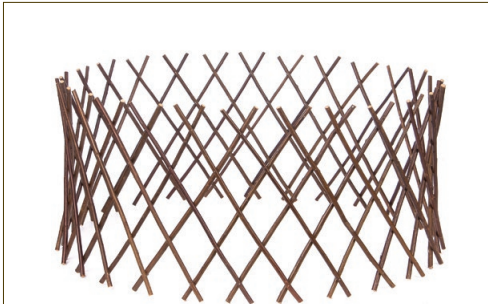

ITEM #: 84056M
DESCRIPTION: Rd Willow Expanding Trellis
DIMENSIONS: 31.5 D 13.75 H