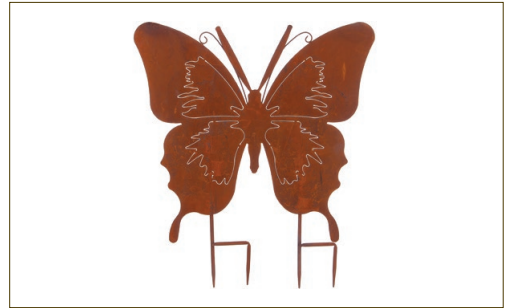

ITEM #: 83806
DESCRIPTION: Butterfly Garden Décor
DIMENSIONS: 21.75 L 25 H