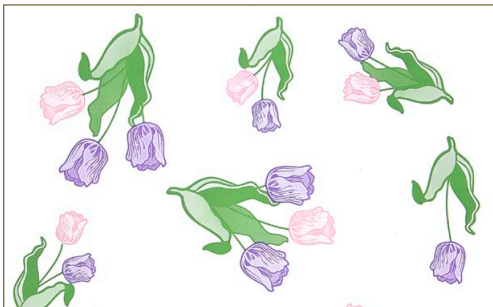

ITEM #: 1P4100.TUL2
DESCRIPTION: Tulip Overwrap
DIMENSIONS: 40" x 100' Roll