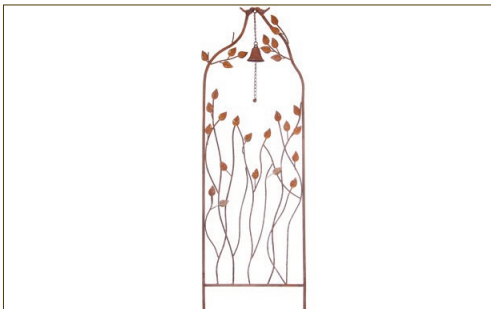

ITEM #: 84082GRY
 DESCRIPTION: Sq Plastic Planter
 DIMENSIONS: 4.75 Sq 4.25 H

ITEM #: 84083GRY
 DESCRIPTION: Rect Plastic Planter
 DIMENSIONS: 8.25 L 5.25 W 4 H

ITEM #: 83606
 DESCRIPTION: Sq Cotton/Linen Stool
 DIMENSIONS: 15.75 Sq 15.75 H

ITEM #: 83607
 DESCRIPTION: Rect Wood Bench
 DIMENSIONS: 49.5 L 16.5 W 18 H

ITEM #: 83608
 DESCRIPTION: Rect Wood Bench
 Freight Only
 DIMENSIONS: 59 L 16.5 W 19 H

ITEM #: 83610
 DESCRIPTION: Set/3 Rect/Sq Wood Coffee Tables
 DIMENSIONS: 2 - 19.5 Sq 15.75 H Sm
 43.25 L 23.5 W 17.75 H Lg

ITEM #: 83805
 DESCRIPTION: Butterfly Garden Décor
 DIMENSIONS: 18.5 L 23.25 H

ITEM #: 83806
 DESCRIPTION: Butterfly Garden Décor
 DIMENSIONS: 21.75 L 25 H

ITEM #: 83807
 DESCRIPTION: Rect Metal Garden Trellis
 DIMENSIONS: 16.75 L 41.5 H